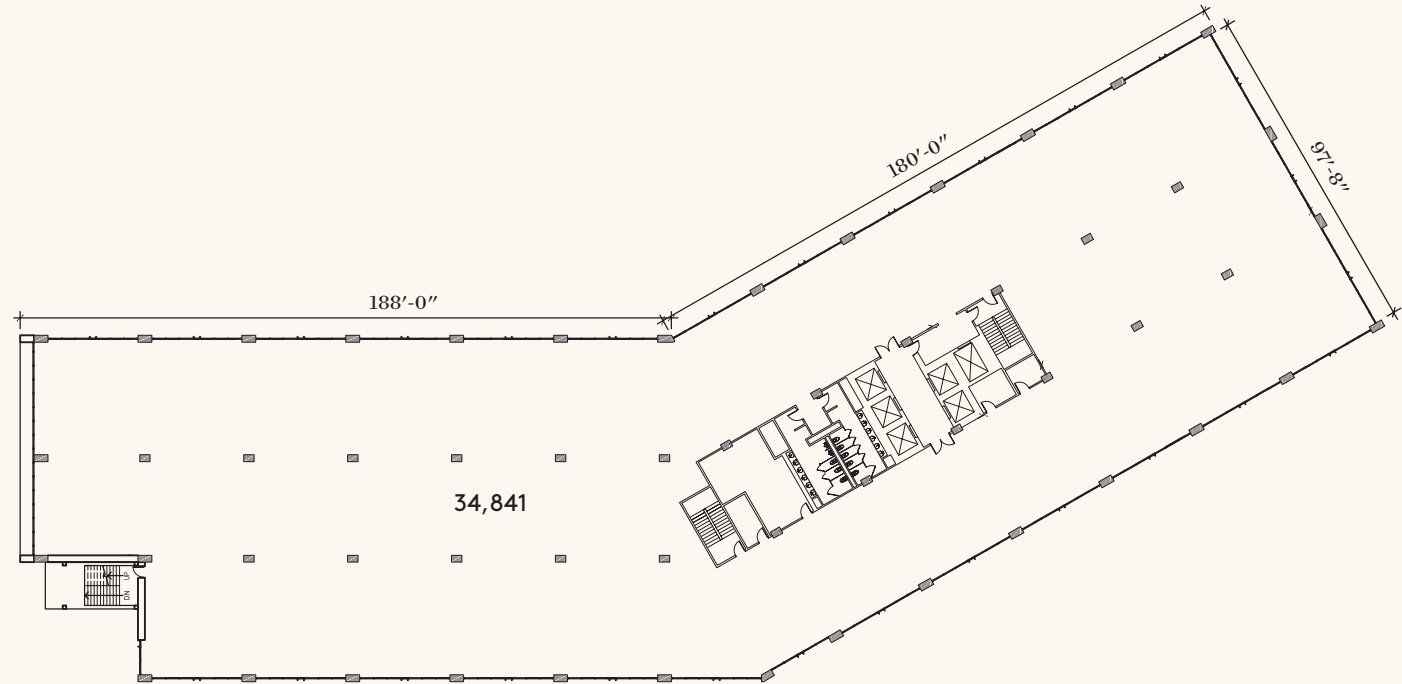

# LOWER FLOORS

**725**  
—  
**PONCE**

## DETAILS

34,841 Rentable Square Feet

Ceiling Height: 13'

Window Height: 10'

Building Engineered to  
1 person/150 sf

*Disclaimer: Plans are not to scale and are for marketing purposes only and subject to change.*