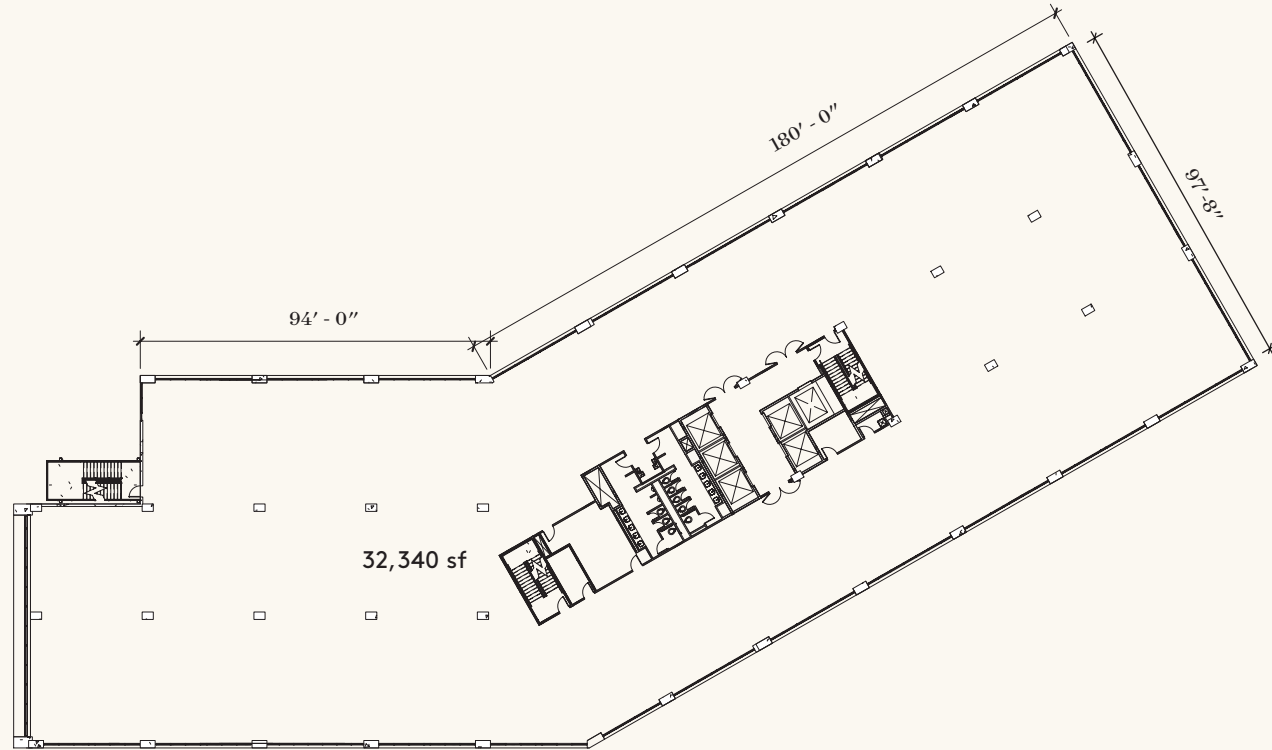

## DETAILS

34,841 Rentable Square Feet

Ceiling Height: 13'

Window Height: 10'

Building Engineered to  
1 person/150 sf

*Disclaimer: Plans are not to scale and are for marketing purposes only and subject to change.*

## DETAILS

32,340 Rentable Square Feet

Ceiling Height: 13'

Window Height: 10'

Building Engineered to 1 person/150 sf

*Disclaimer: Plans are not to scale and are for marketing purposes only and subject to change.*